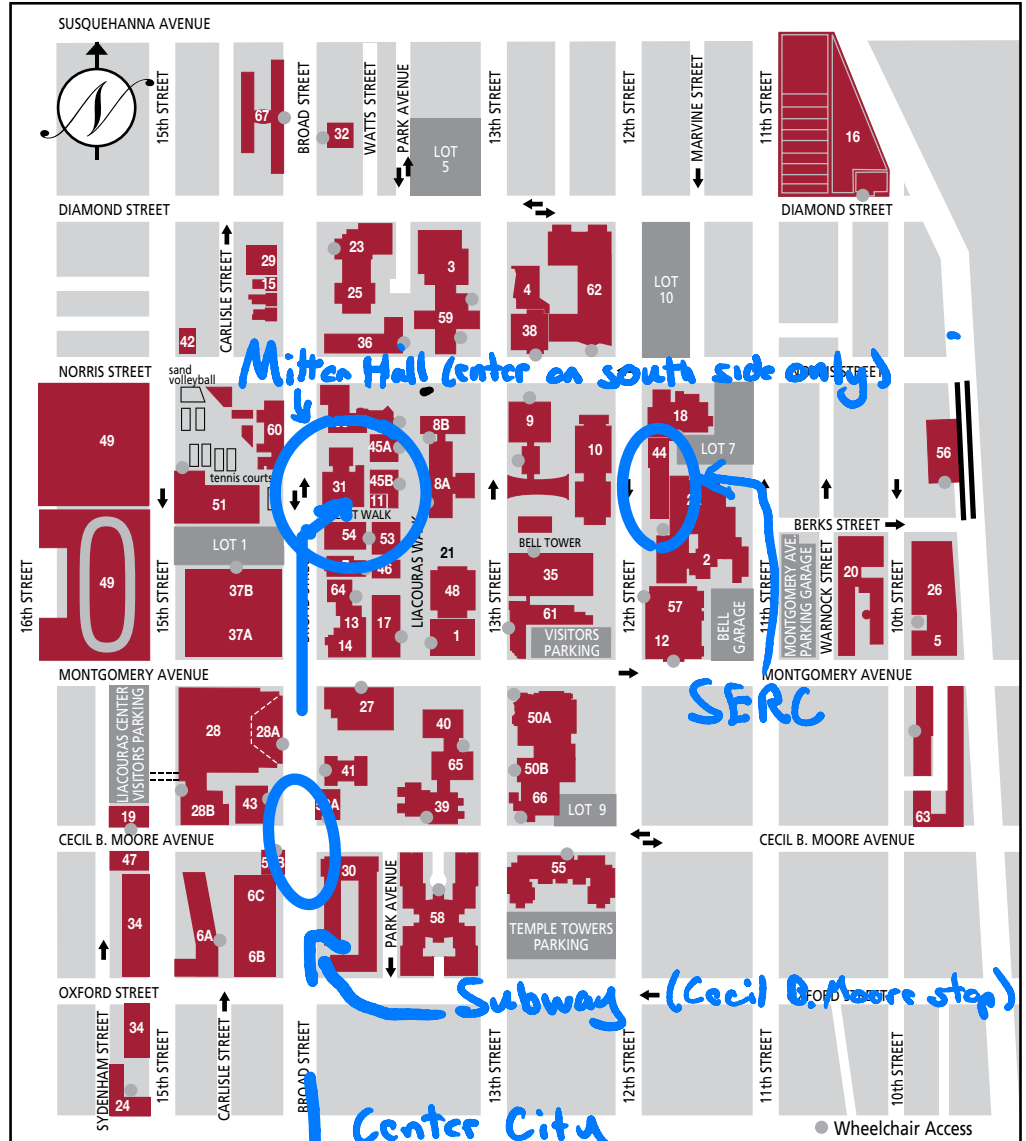

## Buildings and Departments

1. Alter Hall (The Fox School of Business)
2. Anderson Hall (AB, AC, AL)
3. Annenberg Hall (AH)
4. Architecture
5. Atlantic Terminal (privately developed housing)
6. Avenue North Complex
  - 6A. The Edge (privately developed student housing)
  - 6B. Shops
  - 6C. Temple University Fitness
7. Barrack Hall
8. Barton Hall (Physical Science)
  - 8A. Barton A
  - 8B. Barton B
9. Beury Hall (BE)
10. Biology-Life Sciences Building (BL)
11. Campus Police Sub-Station
12. Campus Safety Services
13. Carnell Hall
14. Conwell Hall (CW)
15. Conwell House
16. Edberg-Olson Football Practice Facility
17. 1810 Liacouras Walk (student services)
18. Engineering
19. Entertainment and Community Education Center and retail shops (WRTI)
20. Facilities Management Office
21. Founder's Garden
22. Gladfelter Hall (GH)
23. Hardwick Hall (student housing)
24. Elmira Jeffries (student housing)
25. Johnson Hall (student housing)
26. Kardon Building (privately developed housing)
27. Klein Law Building (James E. Beasley School of Law)
28. The Liacouras Center
  - 28A. Esther Boyer Theater
  - 28B. Independence Blue Cross Recreation Center
29. Messiah College
30. Mitchell and Hilarie Morgan Hall and Dining Complex
31. Mitten Hall (Diamond Club)
32. Newman Center
33. "1940" (student housing)
34. Oxford Village (privately developed housing)
35. Paley Library (PL)
36. Peabody Hall (student housing)
37. Pearson and McGonigle Halls
  - 37A. Pearson Hall (PH)
  - 37B. McGonigle Hall (MG)
38. Presser Hall (PR)
39. Ritter Hall Annex (RA)/ Kiva Auditorium
40. Ritter Hall (RH)
41. Rock Hall (RC)
42. Edward H. Rosen Hillel Center for Jewish Life
43. 1700 N. Broad Street
44. Science, Education and Research Center (under construction)
45. The Shops on Liacouras Walk 45A. and 45B.
46. Shusterman Hall
47. Small Business Development Center (1510 Cecil B. Moore Ave.)
48. Speakman Hall (SP) (School of Tourism and Hospitality Management)
49. Sports and Recreation Fields
50. Student Center Complex
  - 50A. Howard Gittis Student Center/Bookstore
  - 50B. Student Center (south)
51. Student Pavilion
52. Subway Station and Plaza (SEPTA)
  - 52A. Northbound
  - 52B. Southbound
53. Sullivan Hall (SN)
54. Temple Performing Arts Center
55. Temple Towers (student housing)
56. Temple U. Regional Rail Station (SEPTA)
57. Temple University TECH Center & Welcome Center
58. "1300" (student housing)
59. Tomlinson Theater (TT)/ Randall Theater
60. Triangle Apartments (student housing)
61. Tuttleman Learning Center
62. Tyler School of Art
63. University Village (privately developed housing)
64. Wachman Hall (Computer/Mathematics)
65. Walk Auditorium
66. Weiss Hall (WH)
67. James S. White Hall (student housing)